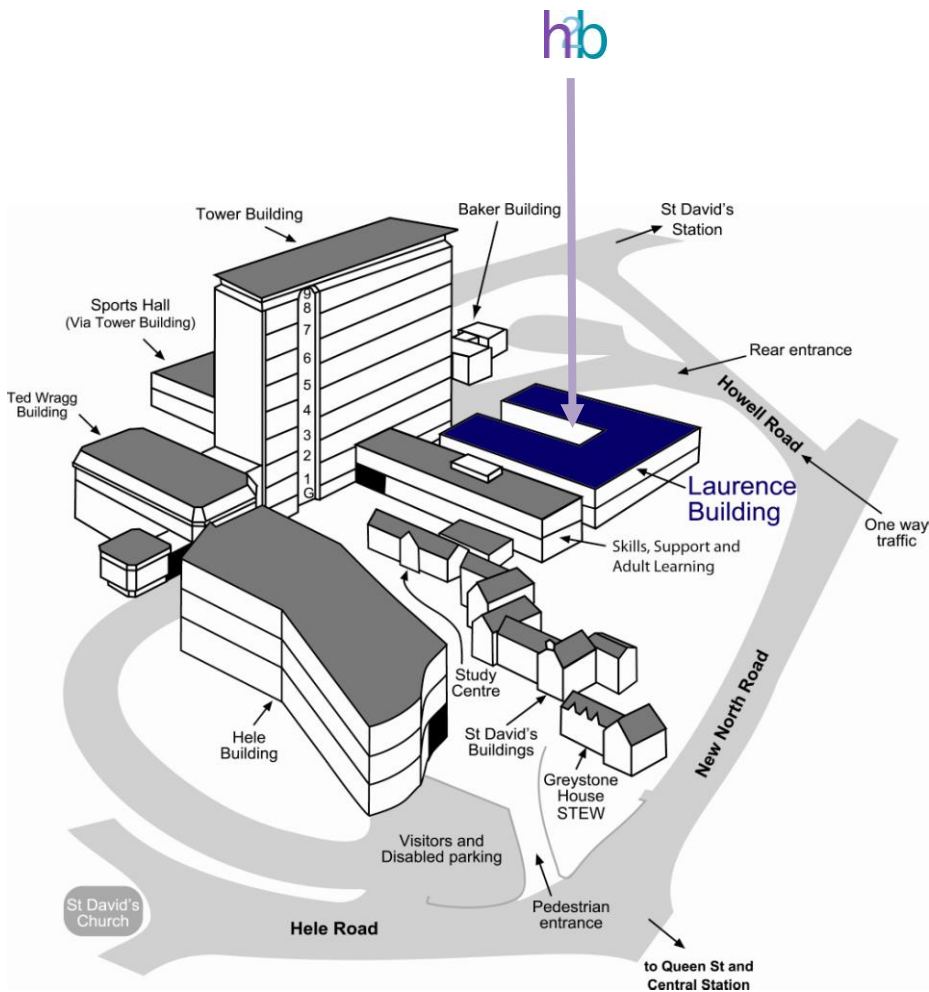

Where to find us . . .

Hele Centre, Hele Road Exeter
01392 205414
email: bookingsh2b@exe-coll.ac.uk

exeter college